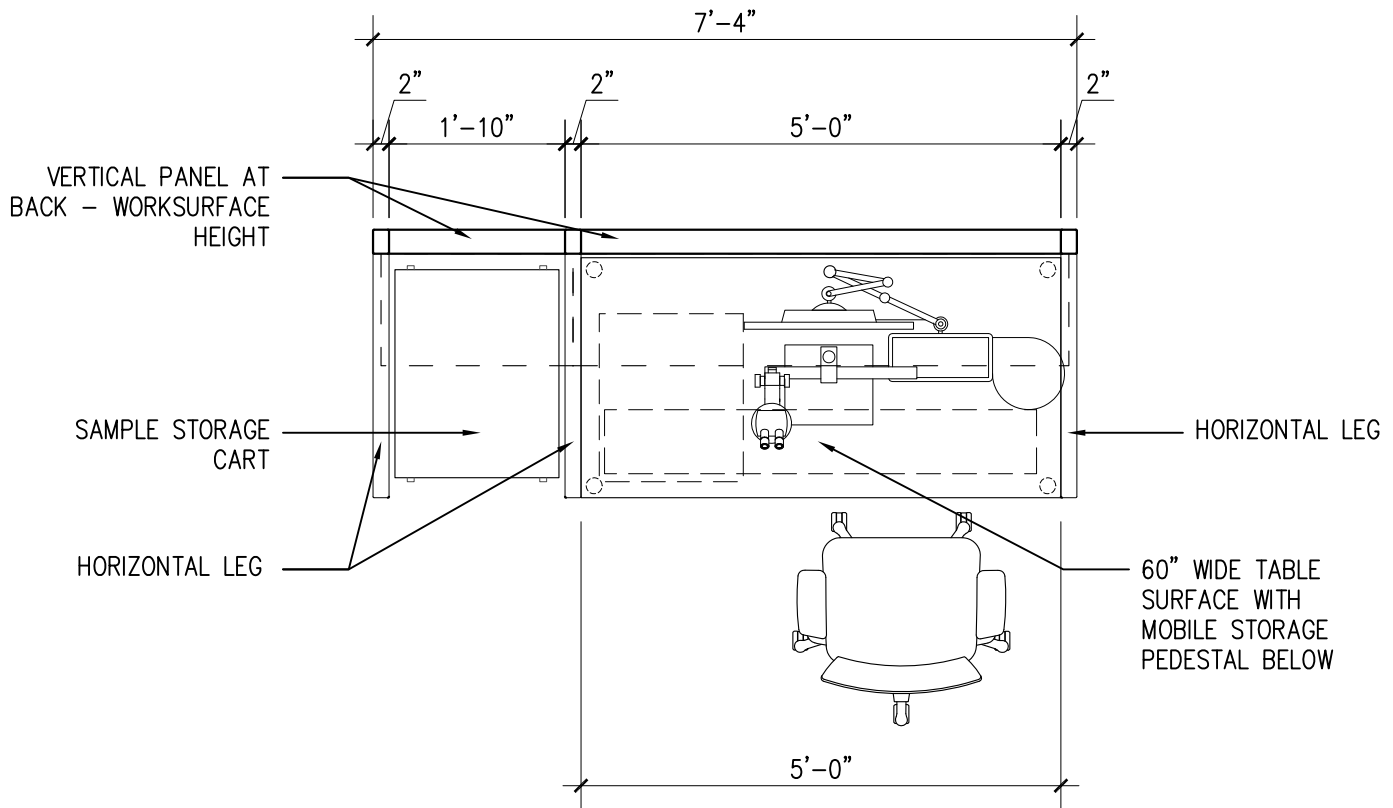

ORIGINAL DESIGN INTENT

QUOTED OPTION - 54" TABLE

ADD-ALTERNATE OPTION - 60" TABLE