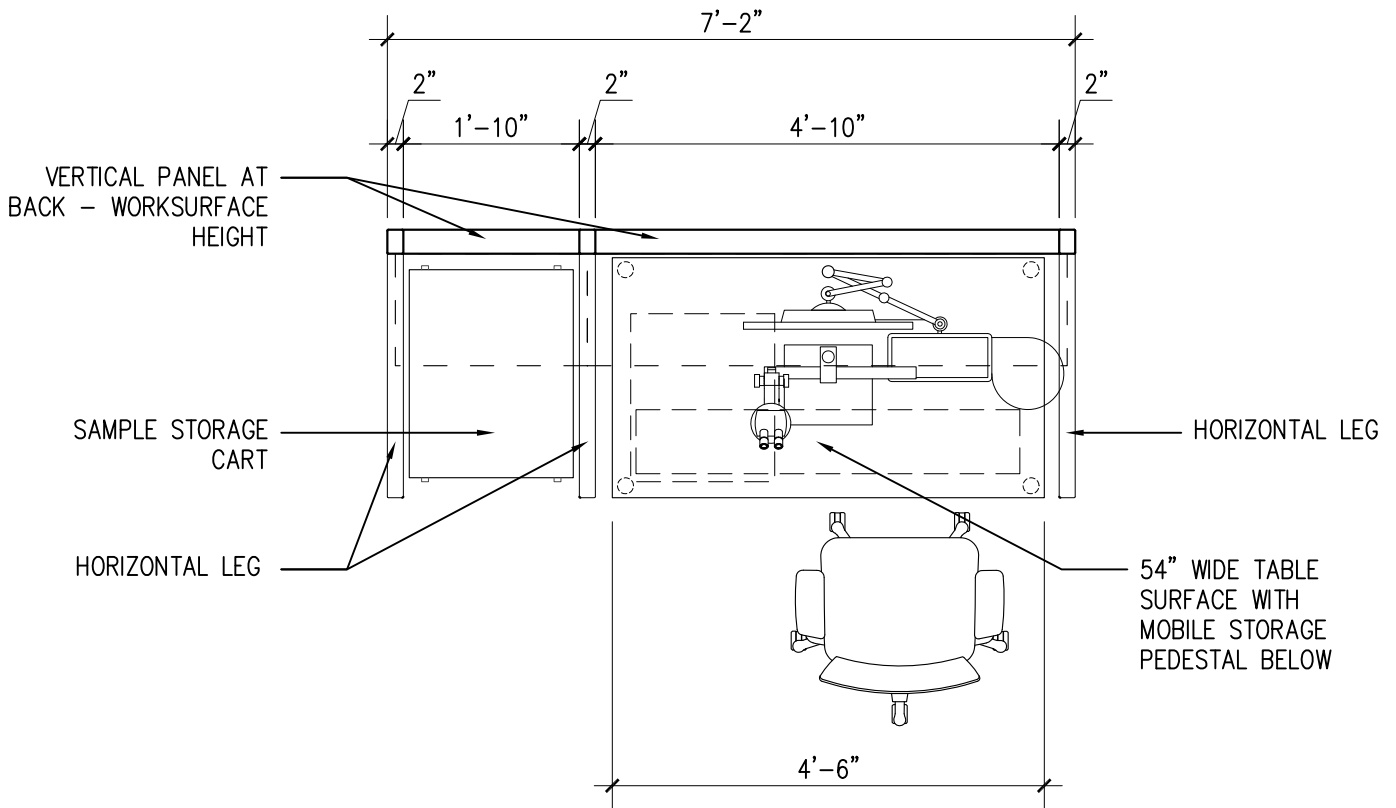

ORIGINAL DESIGN INTENT

QUOTED OPTION - 54" TABLE

ADD-ALTERNATE OPTION - 60" TABLE